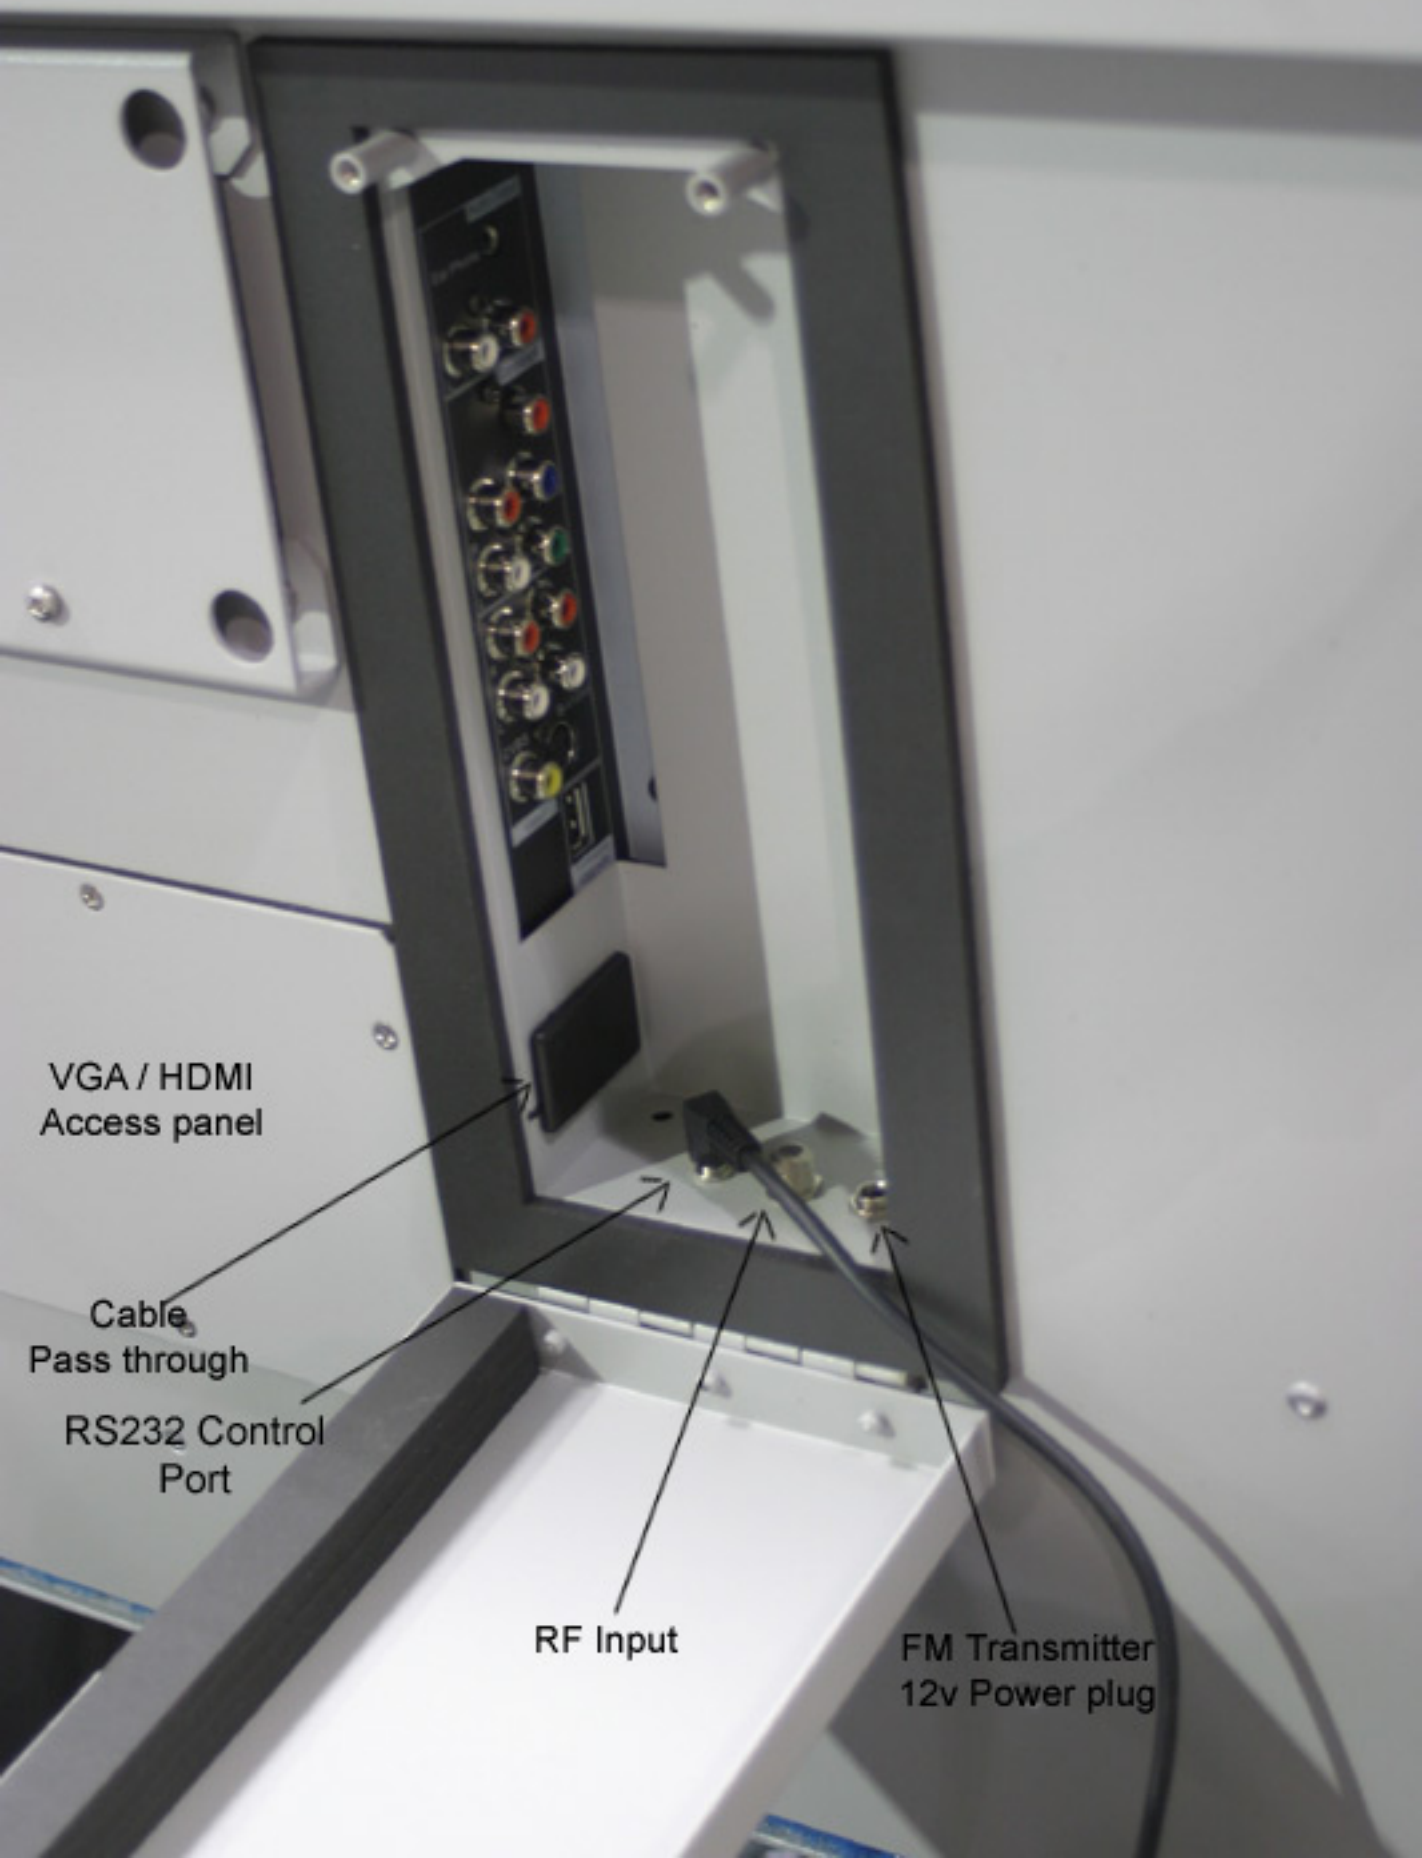

RS 232 Control codes for SunbriteTV outdoor TV's

Final December 21 2007

SunbriteTV.com email: support@sunbriteTV.com

SB3210-HD

RS232 using 1/8 inch stereo jack

It is recommended to wait for the command executed response before sending another command to the SunbriteTV SB-3210HD

SB4600-HD

Function	Command from control system to TV		Command Received Response from TV to control system	Command Executed Response from TV to control system
	ASCII	HEX		
Get Firmware Version #	[ESC]?	1B 3F	[B4600-HDverX.X]	na
Power ON	[ESC]A	1B 41	[A]	[PWRON]
Power OFF	[ESC]B	1B 42	[B]	[PWROFF]
Select Tuner Input	[ESC]C	1B 43	[C]	[TN1]
Select Composite 1 Input note: selecting this input will toggle between composite and svideo	[ESC]D	1B 44	[D]	[CV1]
Select Component 1 Input	[ESC]F	1B 46	[F]	[HD1]
Select VGA Input	[ESC]G	1B 47	[G]	[VGA]
Select HDMI Input	[ESC]I	1B 49	[I]	[HDMI1]
Mute Volume	[ESC]X	1B 58	[X]	[MUTE]
Volume Up	[ESC]Y	1B 59	[Y]	[VOL+]
Volume Down	[ESC]Z	1B 5A	[Z]	[VOL-]

DB9F, Typical
PC Serial / Control System
RS232 port.

1/8" Stereo Plug

Com Specs: 9600 baud 8 data, 1 stop, no parity

Ground
Rx Data
From control
system
Tx Data
to control
system

		SunbriteTV RS232 Control Cable			
July 17 2007 Preliminary		SIZE	FSCM NO	DWG NO	REV A1
		SCALE		SHEET	1 OF 1

Sunbrite SB3210

VGA / HDMI
Access panel

Cable
Pass through

RS232 Control
Port

RF Input

FM Transmitter
12v Power plug

Sunbrite SB4600

RS232 Control
Port